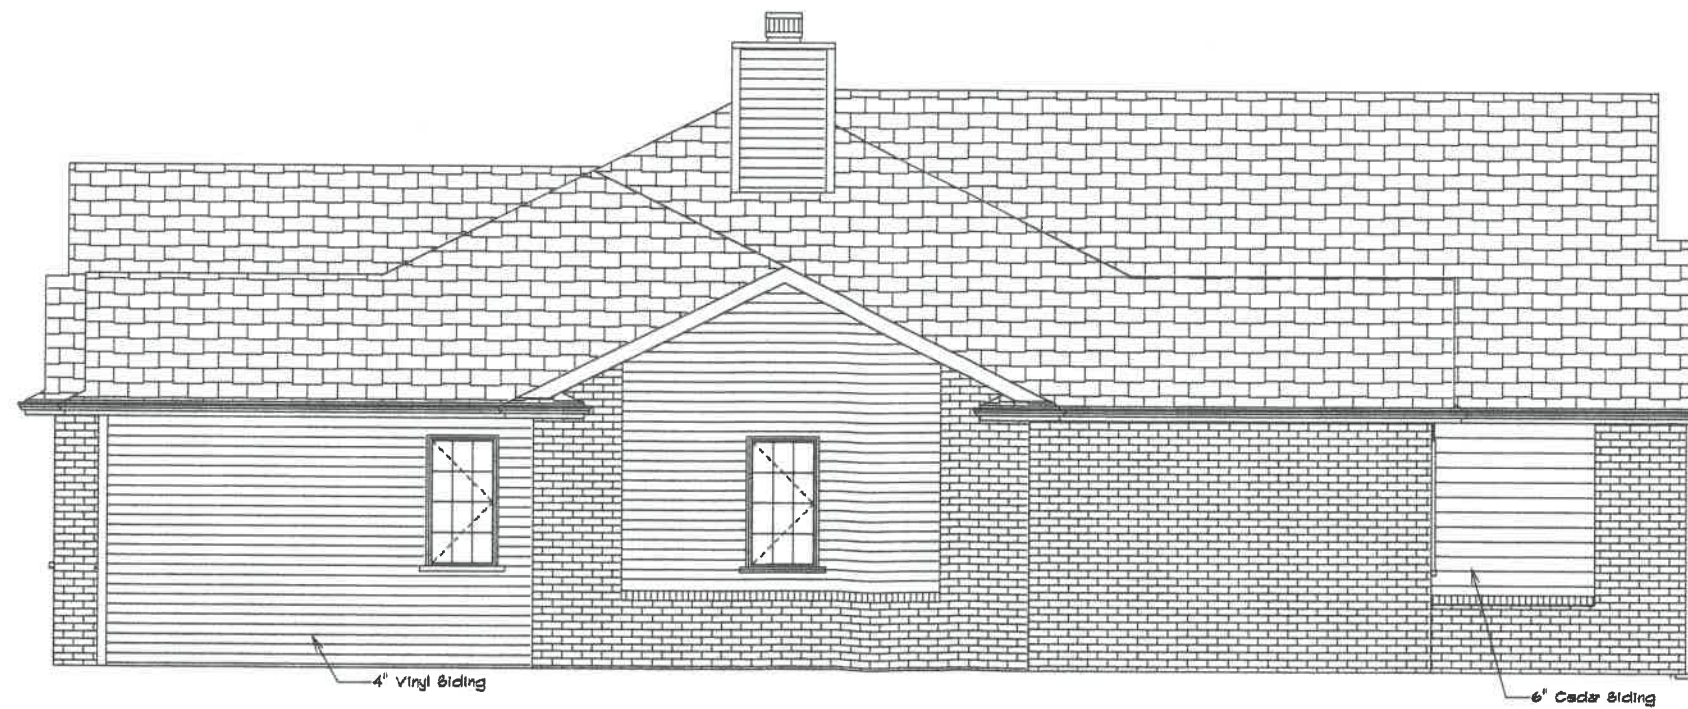

FRONT ELEVATION

REAR ELEVATION

1164 Chelsea Ave.

Kahle Design & Build	
Defiance, Oh	Phone 497-4805
Scale: Var. 1/8"	Date 9-15-03
Mr. & Mrs. Jim McCollie	
Location: Chelsea Ave., Napoleon	

sewer calc.  
9242 sq. ft. lot area

RIGHT ELEVATION

LEFT ELEVATION

MAIN FLOOR PLAN  
46'-0"

Square Footage : Main Floor 1541  
 Garage 928  
 Front Porch 28  
 Rear Porch 120

November 01, 2003

<b>Kahle Design &amp; Build</b>	
Defiance, Oh	Phone 437-4805
Scale: Var. 1/8" = 1'-0"	Date 9-15-03
Mr. & Ms. Jim McColley	
Location : Chelsea Ave., Napoleon	

Square Footage : Main Floor 1541  
 Garage 434  
 Rear Porch 120  
 Front Porch 28

Square Footage : Main Floor 1571  
 Garage 428  
 Rear Porch 124  
 Front Porch 30

Kahle Design & Build  
 Defiance, Oh Phone 497-4805  
 Scale: Var.'0" Date 8-18-03  
 Mr. & Mrs. J. McCleary  
 Location: Chelsea Ave., Napoleon

BIRD'S EYE PLAN

Roof Specs.  
Main Roof Pitch 6/12  
Eave Overhang 16"  
Gable Overhang 8"  
Brick Gable Overhang 13" (Rough)  
Degrees of Roof Pitch 26.5  
Heel Height 6"

PLOT PLAN

**KAHLE DESIGN & BUILD**  
 DEFANCE, OHIO  
 Ph. 437-4805 H. or 782-786 OFF.  
**Plan of CHELSEA CONDO'S**  
 Scale: 1" = Var.