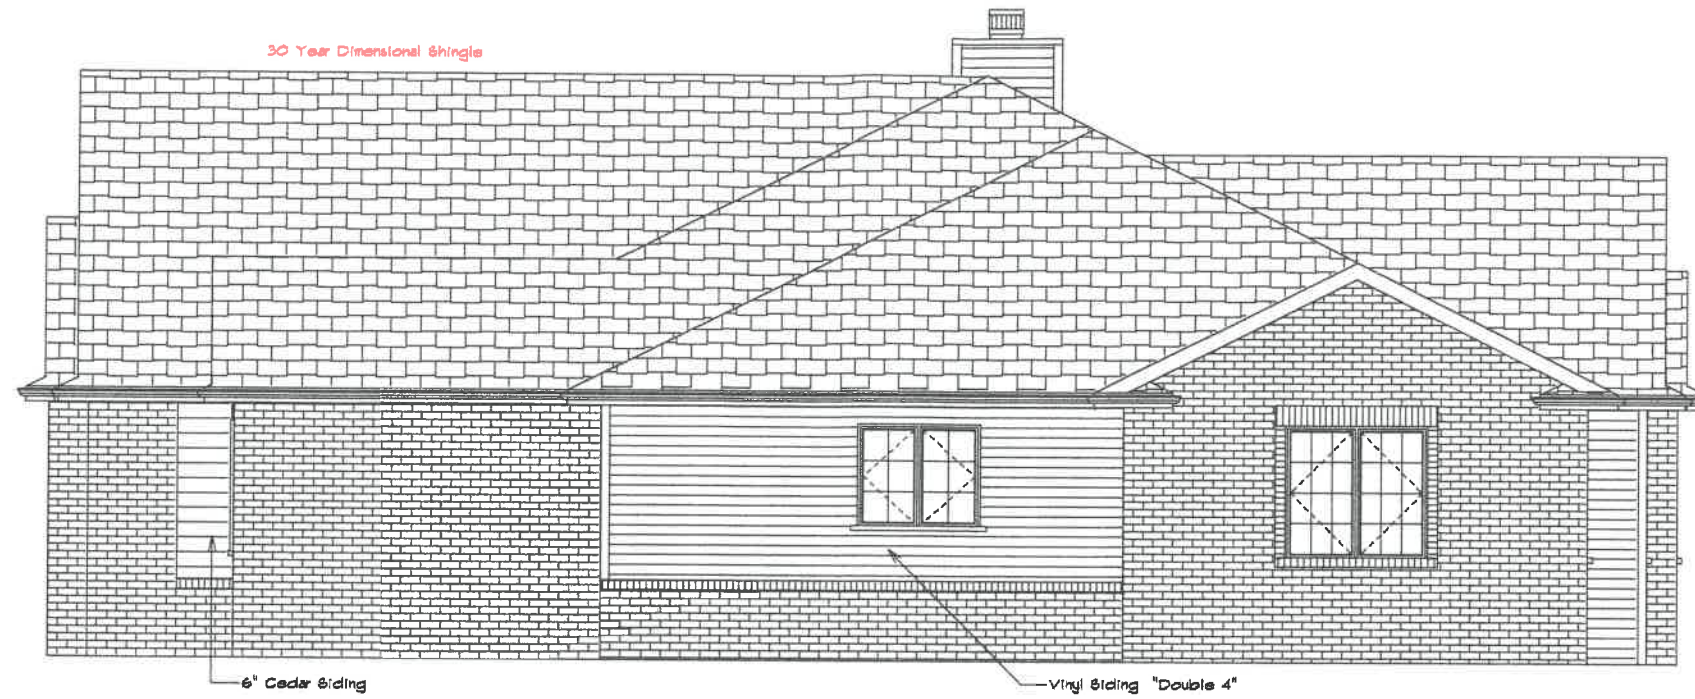

FRONT ELEVATION

REAR ELEVATION

1164 Chelsea Ave.

Kahle Design & Build	
Defiance, Oh	Phone 497-4805
Scale: Var. 1/8"	Date 9-15-03
Mr. & Mrs. Jim McCollie	
Location: Chelsea Ave., Napoleon	

sewer calc.  
9242 sq. ft. lot area

RIGHT ELEVATION

LEFT ELEVATION

MAIN FLOOR PLAN  
46'-0"

Square Footage : Main Floor 1541  
 Garage 928  
 Front Porch 28  
 Rear Porch 120

November 01, 2003

<b>Kahle Design &amp; Build</b>	
Defiance, Oh	Phone 437-4805
Scale: Var. 1/8" = 1'-0"	Date 9-15-03
Mr. & Ms. Jim McColley	
Location : Chelsea Ave., Napoleon	

Square Footage : Main Floor 1541  
 Garage 434  
 Rear Porch 120  
 Front Porch 28

Square Footage : Main Floor 1571  
 Garage 428  
 Rear Porch 124  
 Front Porch 30

Kahle Design & Build  
 Defiance, Oh Phone 497-4805  
 Scale: Var.'0" Date 8-18-03  
 Mr. & Mrs. J. McCleary  
 Location: Chelsea Ave., Napoleon

BIRD'S EYE PLAN

Roof Specs.  
Main Roof Pitch 6/12  
Eave Overhang 16"  
Gable Overhang 8"  
Brick Gable Overhang 13" (Rough)  
Degrees of Roof Pitch 26.5  
Heel Height 6"

PLOT PLAN

**KAHLE DESIGN & BUILD**  
 DEFANCE, OHIO  
 Ph. 437-4805 H. or 782-786 OFF.  
**Plan of CHELSEA CONDO'S**  
 Scale: 1" = Var.