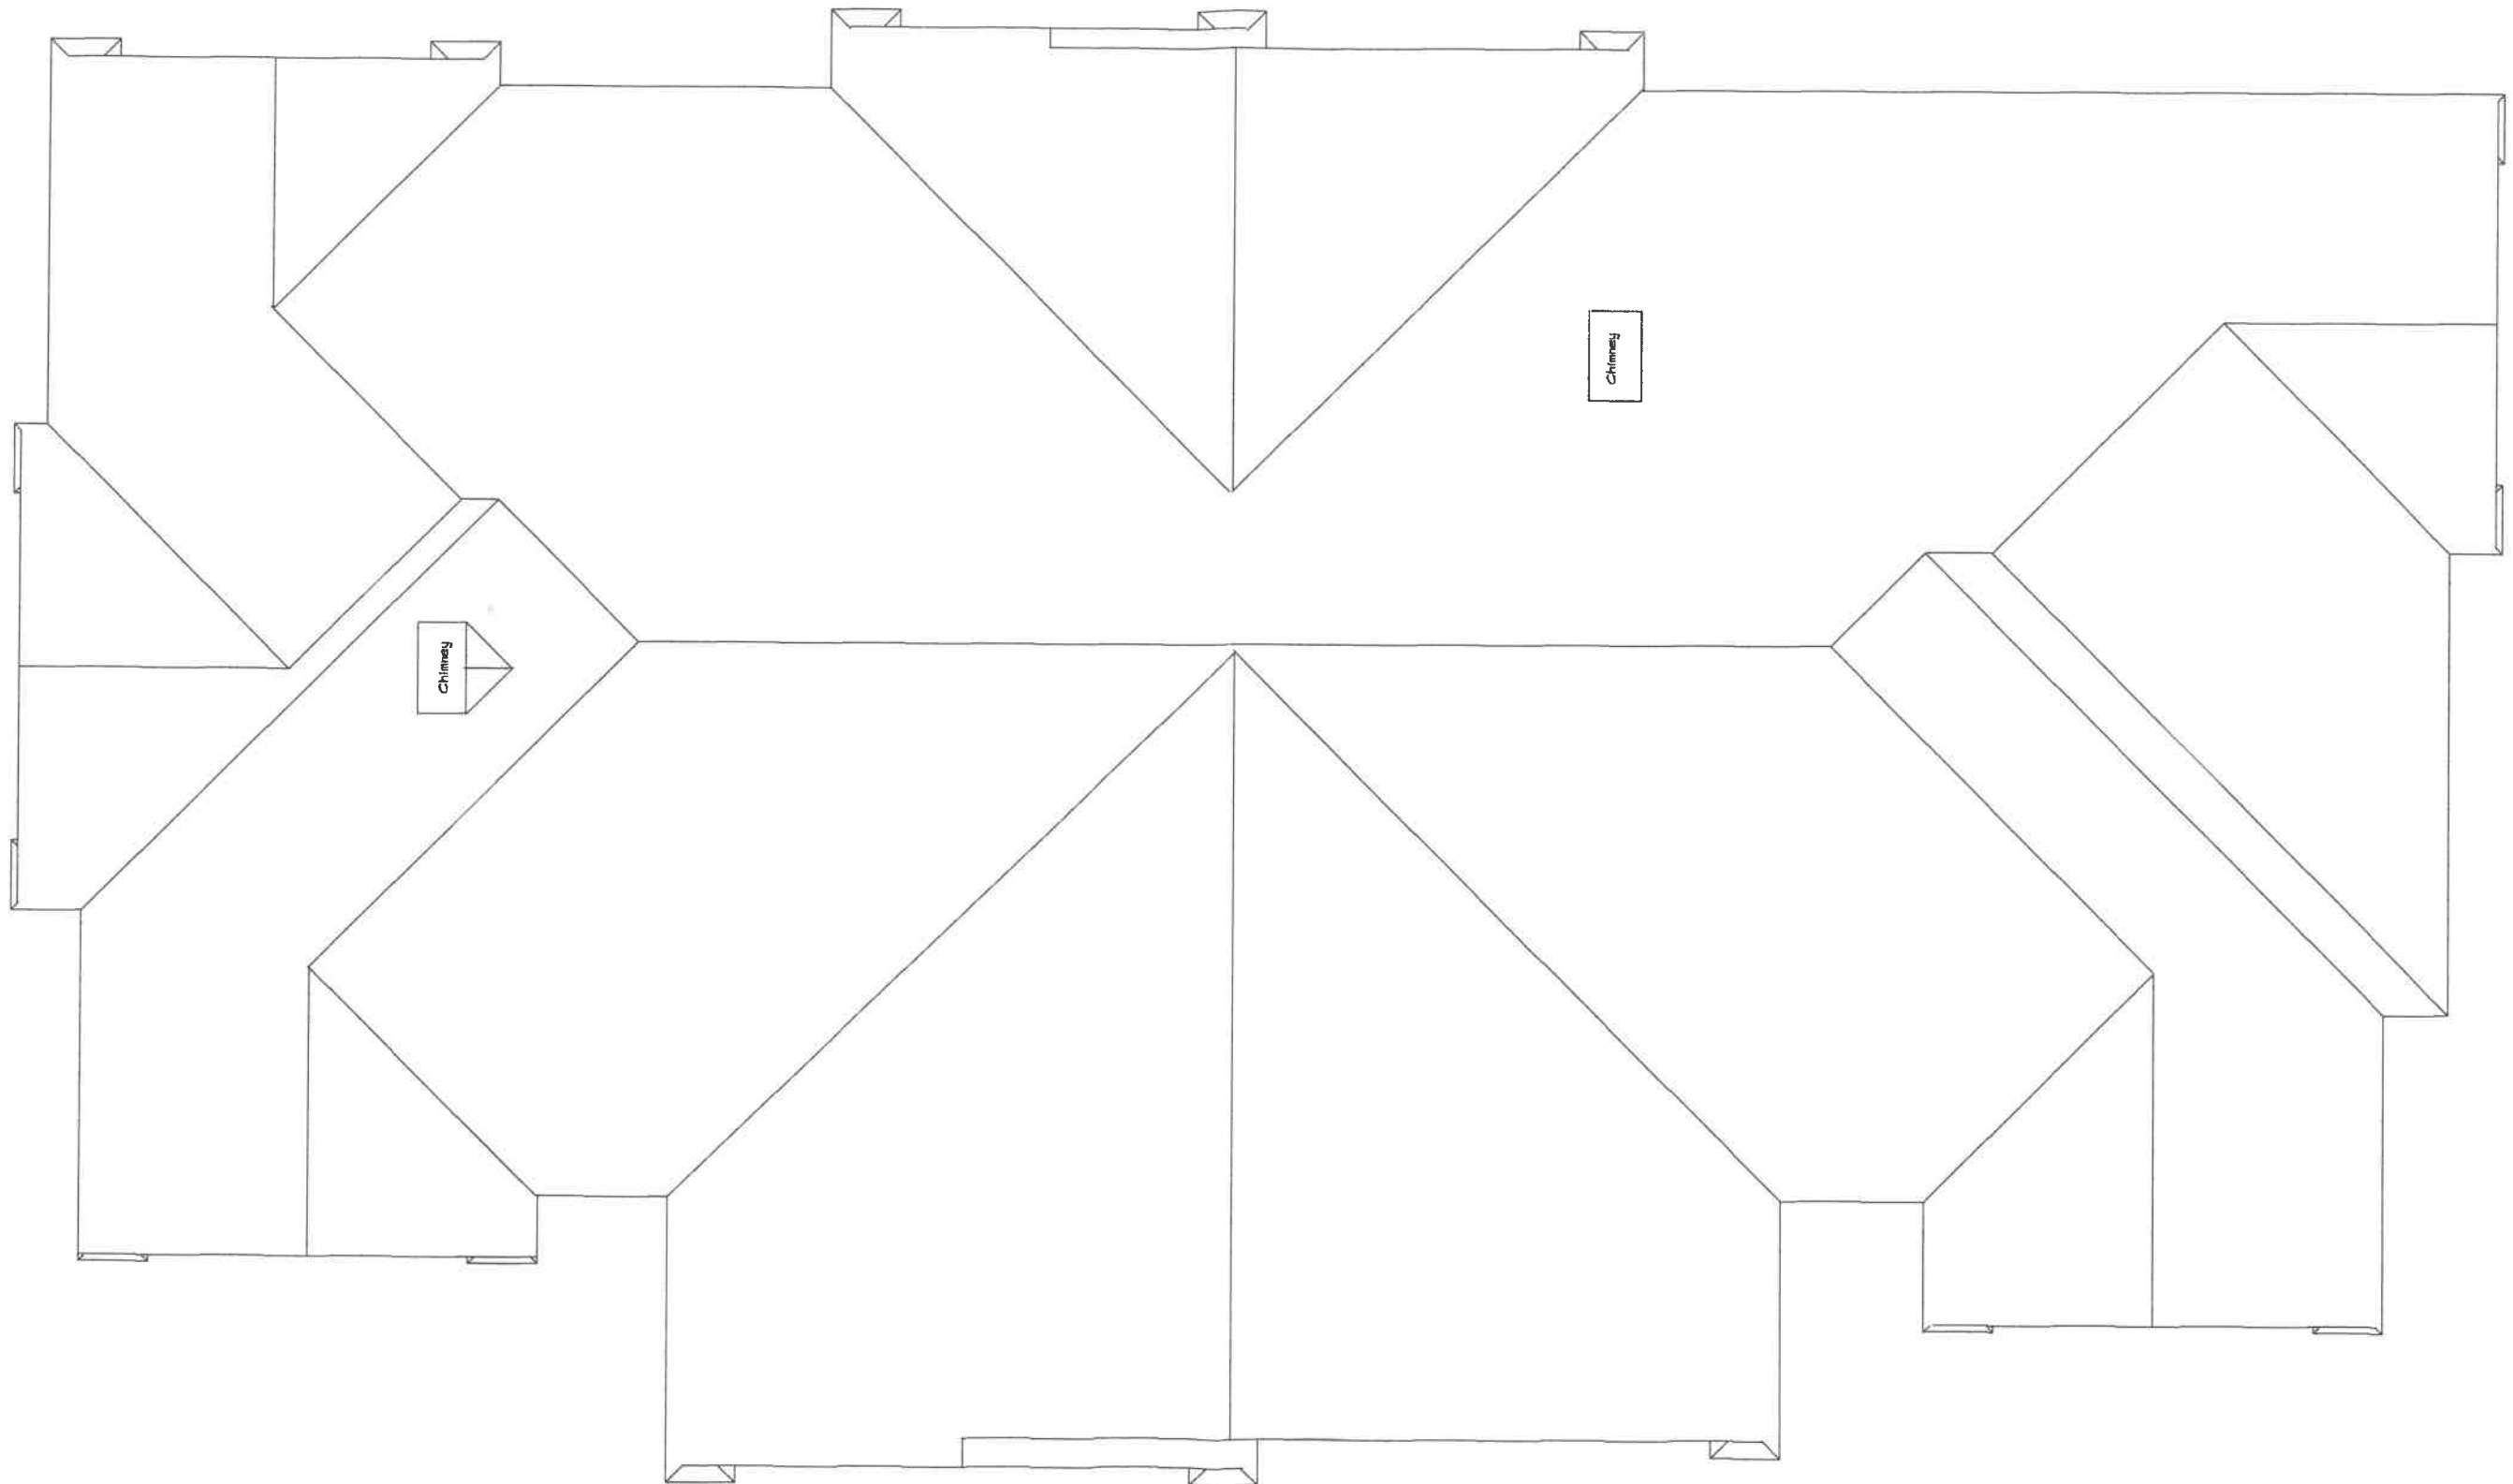

RIGHT ELEVATION

LEFT ELEVATION

MAIN FLOOR PLAN  
46'-0"

Square Footage : Main Floor 1541  
 Garage 928  
 Front Porch 28  
 Rear Porch 120

November 01, 2003

<b>Kahle Design &amp; Build</b>	
Defiance, Oh	Phone 437-4805
Scale: Var. 1/8" = 1'-0"	Date 9-15-03
Mr. & Ms. Jim McColley	
Location : Chelsea Ave., Napoleon	

FOUNDATION PLAN

<b>Kahle Design &amp; Build</b>	
Defiance, Oh	Phone 419-4805
Scale: Var. 1/8"	Date 9-15-03
Mr. & Mrs. Jim McColley	
Location: Chelsea Ave., Napoleon	

ELECTRICAL PLAN

<i>Kahle Design &amp; Build</i>	
Defiance, Oh	Phone 497-4805
Scale: Var. 1/8"	Date 9-15-03
Mr. & Ms. Jim McColley	
Location: Chelsea Ave., Napoleon	

Square Footage : Main Floor 1541  
 Garage 434  
 Rear Porch 120  
 Front Porch 28

Square Footage : Main Floor 1571  
 Garage 428  
 Rear Porch 124  
 Front Porch 30

Kahle Design & Build  
 Defiance, Oh Phone 497-4805  
 Scale: Var.'0" Date 8-18-03  
 Mr. & Mrs. J. McCleary  
 Location: Chelsea Ave., Napoleon