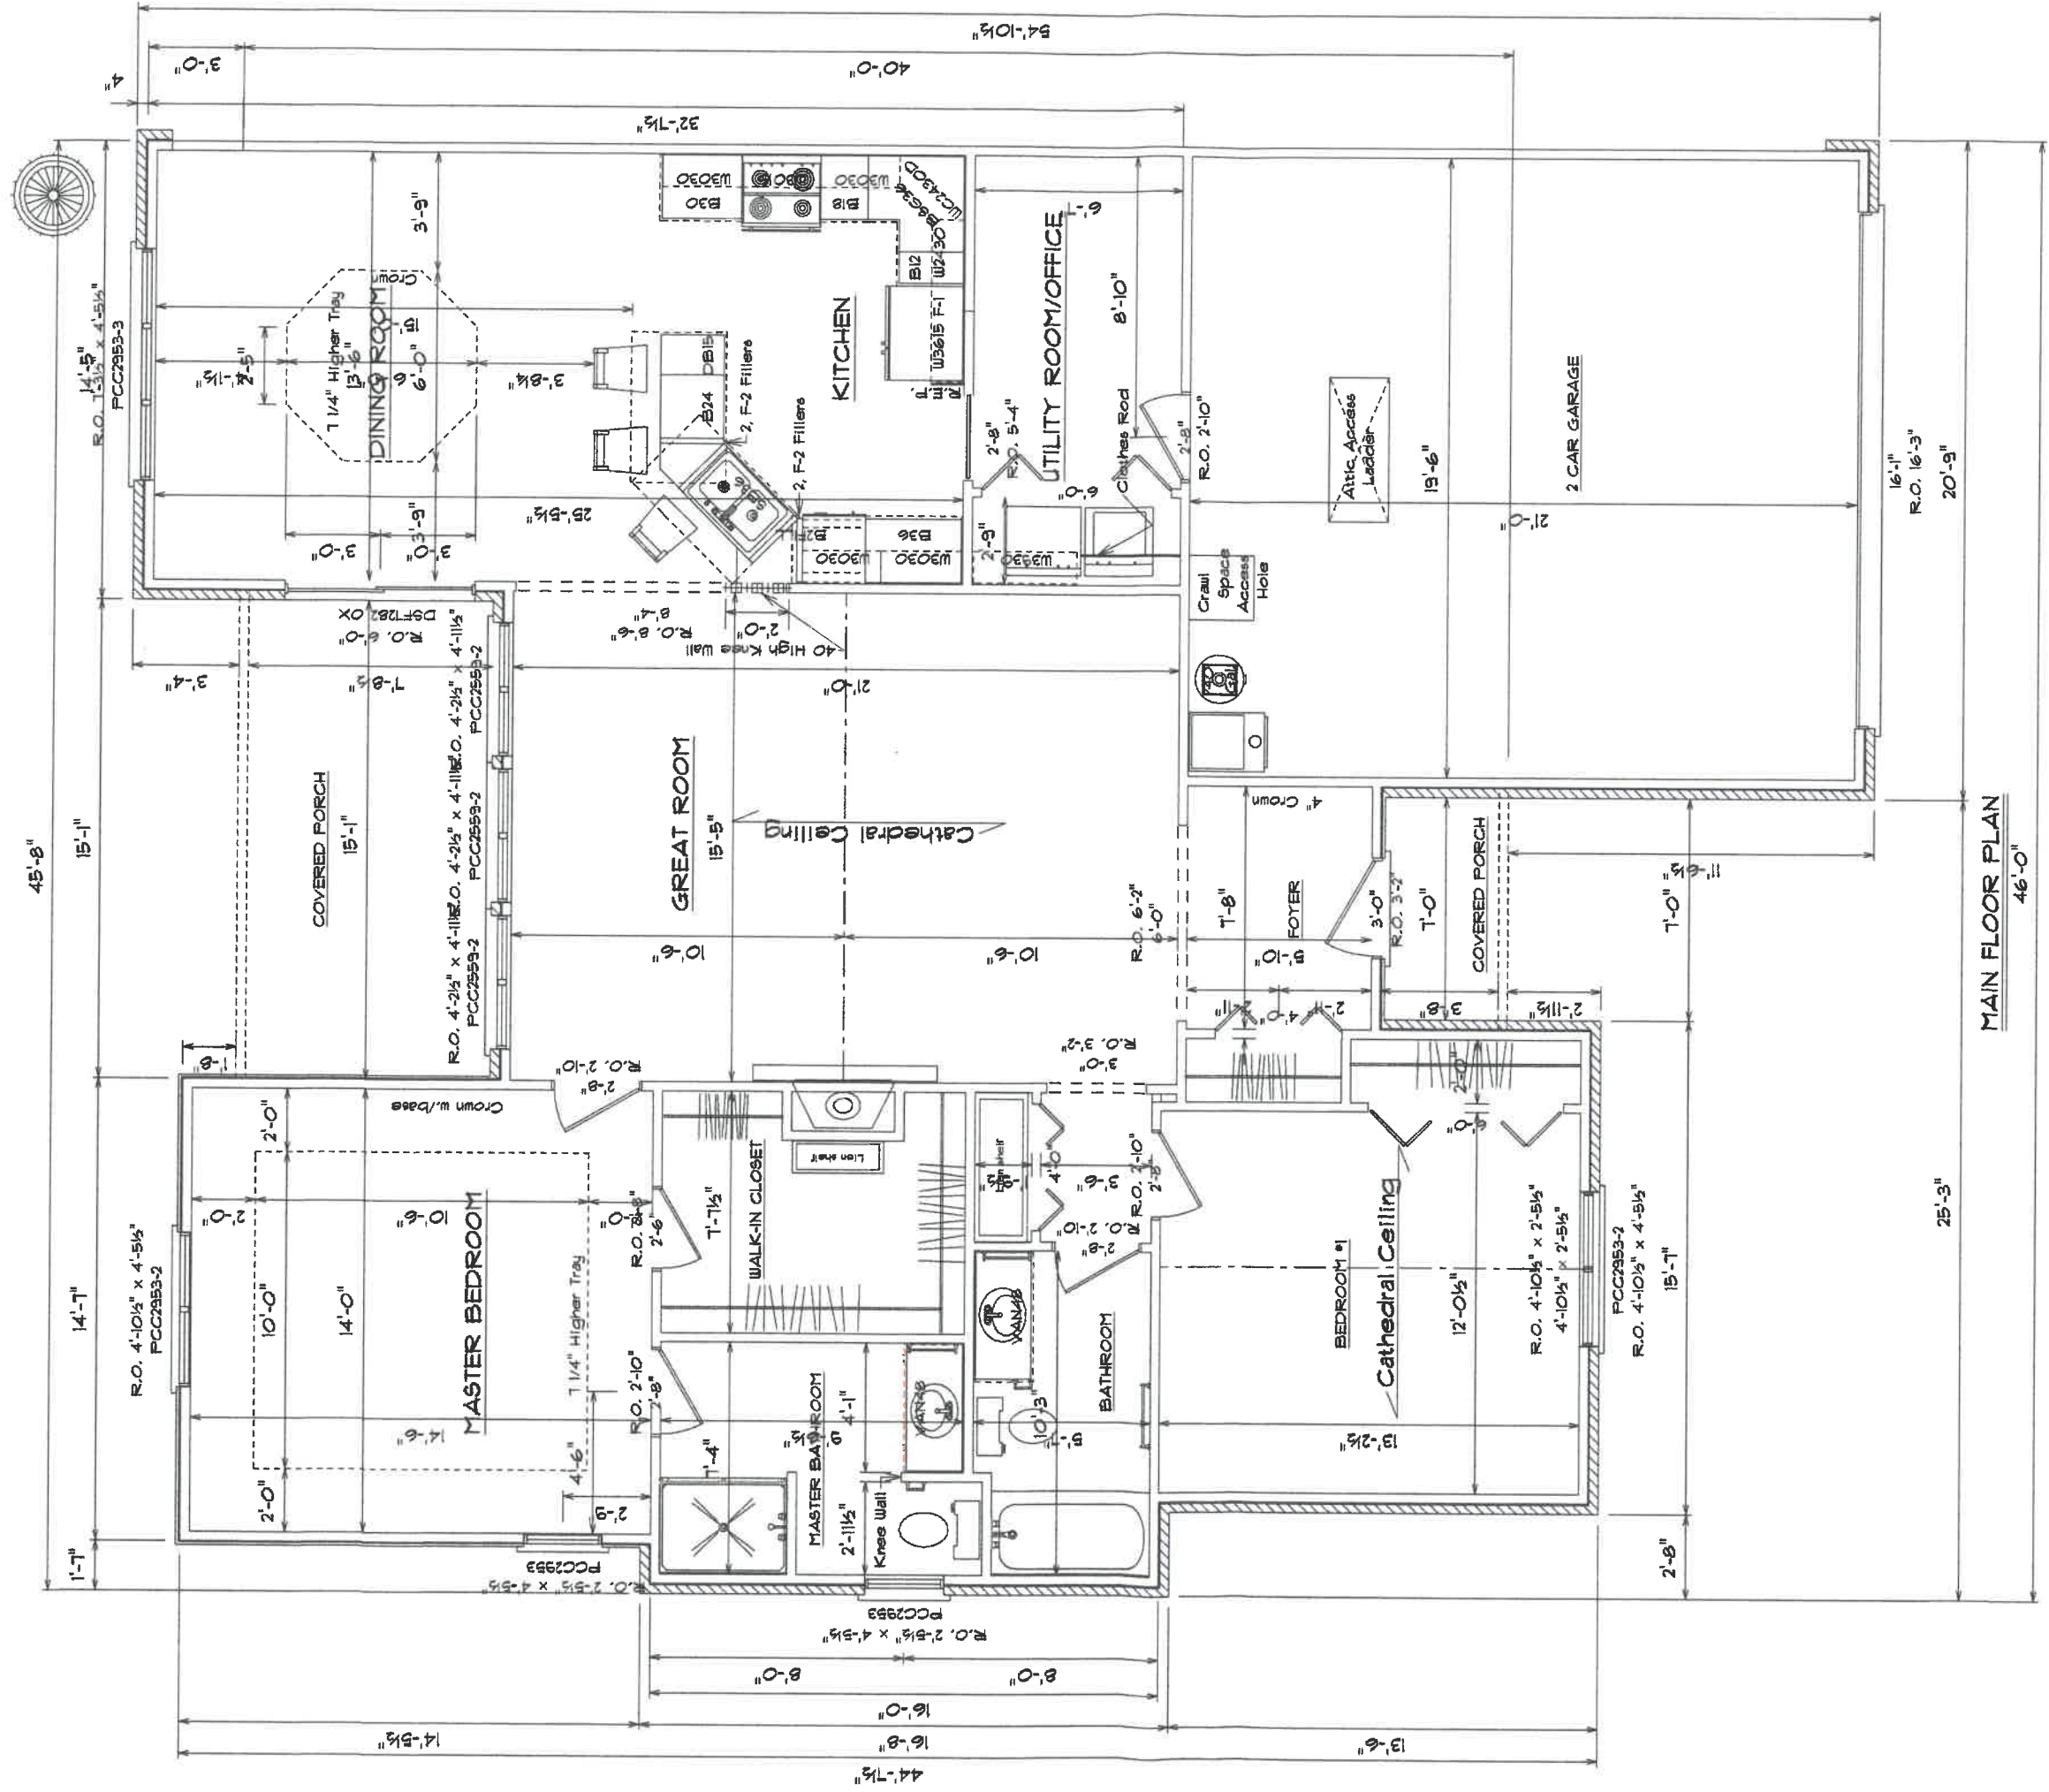

FRONT ELEVATION

REAR ELEVATION

1164 Chelsea Ave.

Kahle Design & Build	
Defiance, Oh	Phone 497-4805
Scale: Var. 1/8"	Date 9-15-03
Mr. & Mrs. Jim McCollie	
Location: Chelsea Ave., Napoleon	

sewer calc.  
9242 sq. ft. lot area

RIGHT ELEVATION

LEFT ELEVATION

MAIN FLOOR PLAN  
46'-0"

Square Footage : Main Floor 1541  
 Garage 928  
 Front Porch 28  
 Rear Porch 120

November 01, 2003

<b>Kahle Design &amp; Build</b>	
Defiance, Oh	Phone 437-4805
Scale: Var. 1/8" = 1'-0"	Date 9-15-03
Mr. & Ms. Jim McColley	
Location : Chelsea Ave., Napoleon	

FOUNDATION PLAN

<b>Kahle Design &amp; Build</b>	
Defiance, Oh	Phone 419-4805
Scale: Var. 1/8"	Date 9-15-03
Mr. & Mrs. Jim McColley	
Location: Chelsea Ave., Napoleon	

ELECTRICAL PLAN

<i>Kahle Design &amp; Build</i>	
Defiance, Oh	Phone 497-4805
Scale: Var. 1/8"	Date 9-15-03
Mr. & Ms. Jim McColley	
Location: Chelsea Ave., Napoleon	

Square Footage : Main Floor 1541  
 Garage 434  
 Rear Porch 120  
 Front Porch 28

Square Footage : Main Floor 1571  
 Garage 428  
 Rear Porch 124  
 Front Porch 30

Kahle Design & Build  
 Defiance, Oh Phone 497-4805  
 Scale: Var.'0" Date 8-18-03  
 Mr. & Mrs. J. McCleary  
 Location: Chelsea Ave., Napoleon