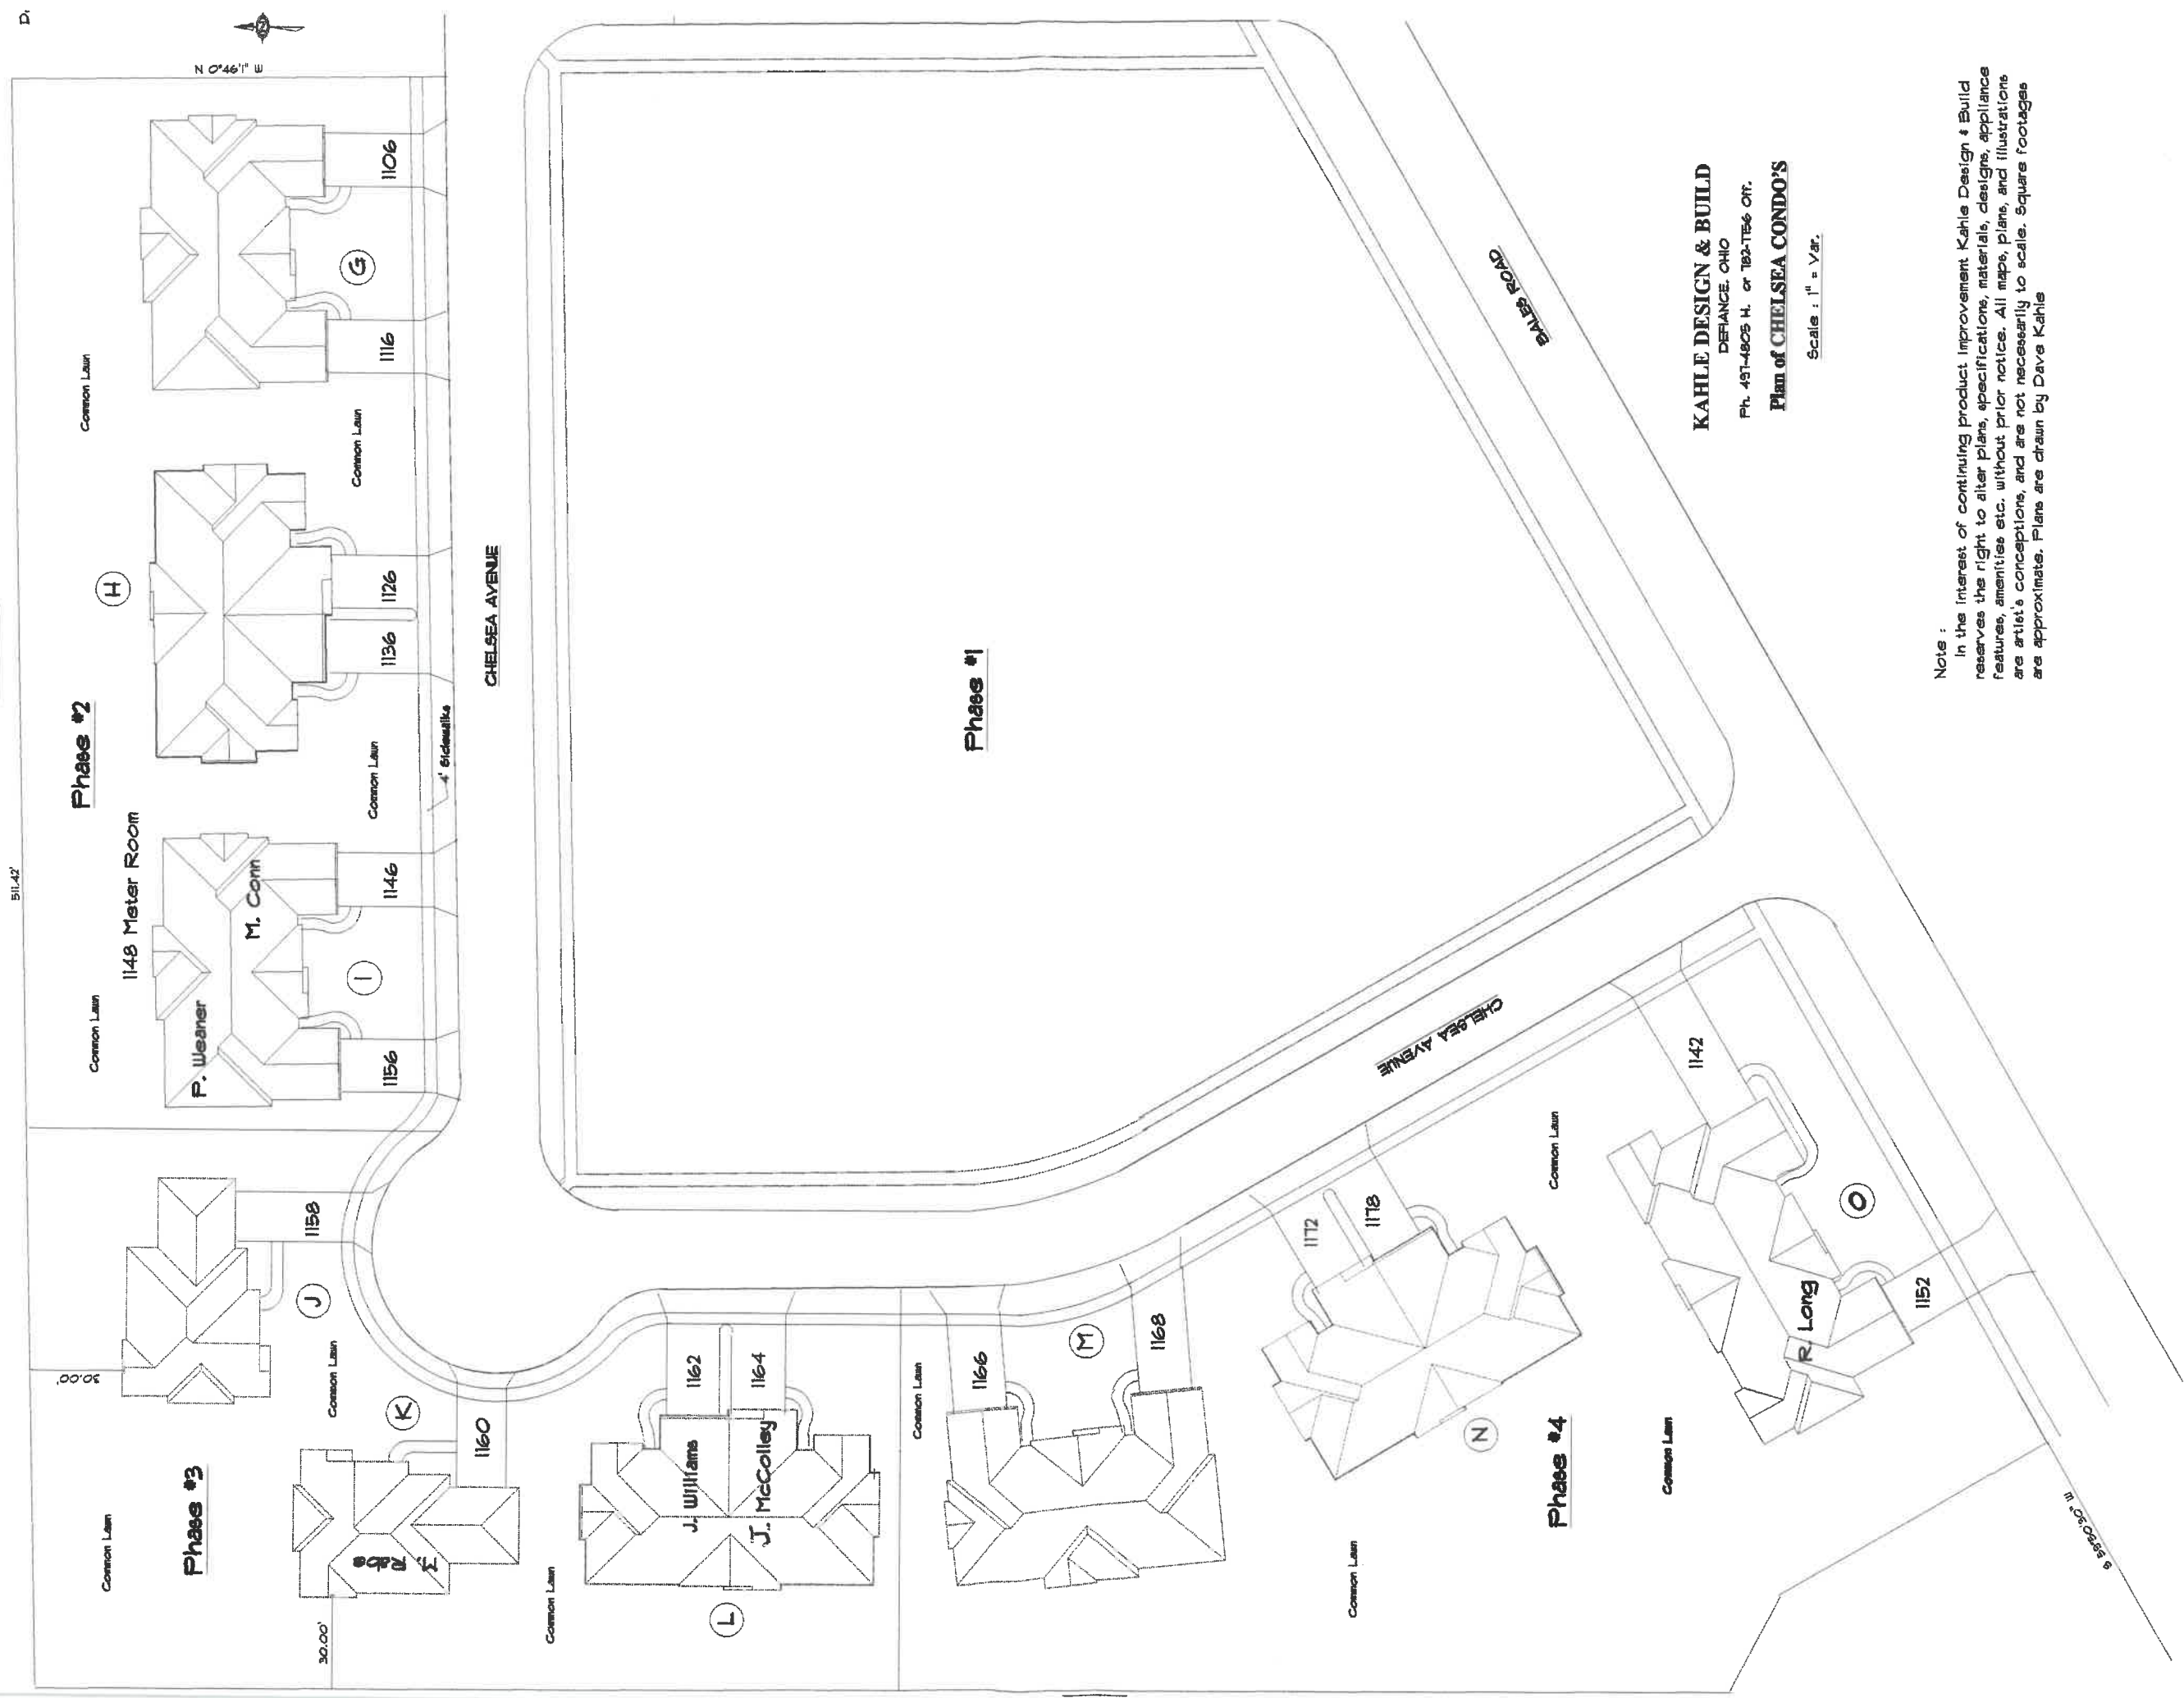

FRONT ELEVATION

REAR ELEVATION

1164 Chelsea Ave.

Kahle Design & Build	
Defiance, Oh	Phone 497-4805
Scale: Var. 1/8"	Date 9-15-03
Mr. & Mrs. Jim McCollie	
Location: Chelsea Ave., Napoleon	

sewer calc.  
9242 sq. ft. lot area

BIRD'S EYE PLAN

Roof Specs.  
Main Roof Pitch 6/12  
Eave Overhang 16"  
Gable Overhang 8"  
Brick Gable Overhang 13" (Rough)  
Degrees of Roof Pitch 26.5  
Heel Height 6"

PLOT PLAN

**KAHLE DESIGN & BUILD**  
 DEFANCE, OHIO  
 Ph. 437-4805 H. or 782-786 OFF.  
**Plan of CHELSEA CONDO'S**  
 Scale: 1" = Var.