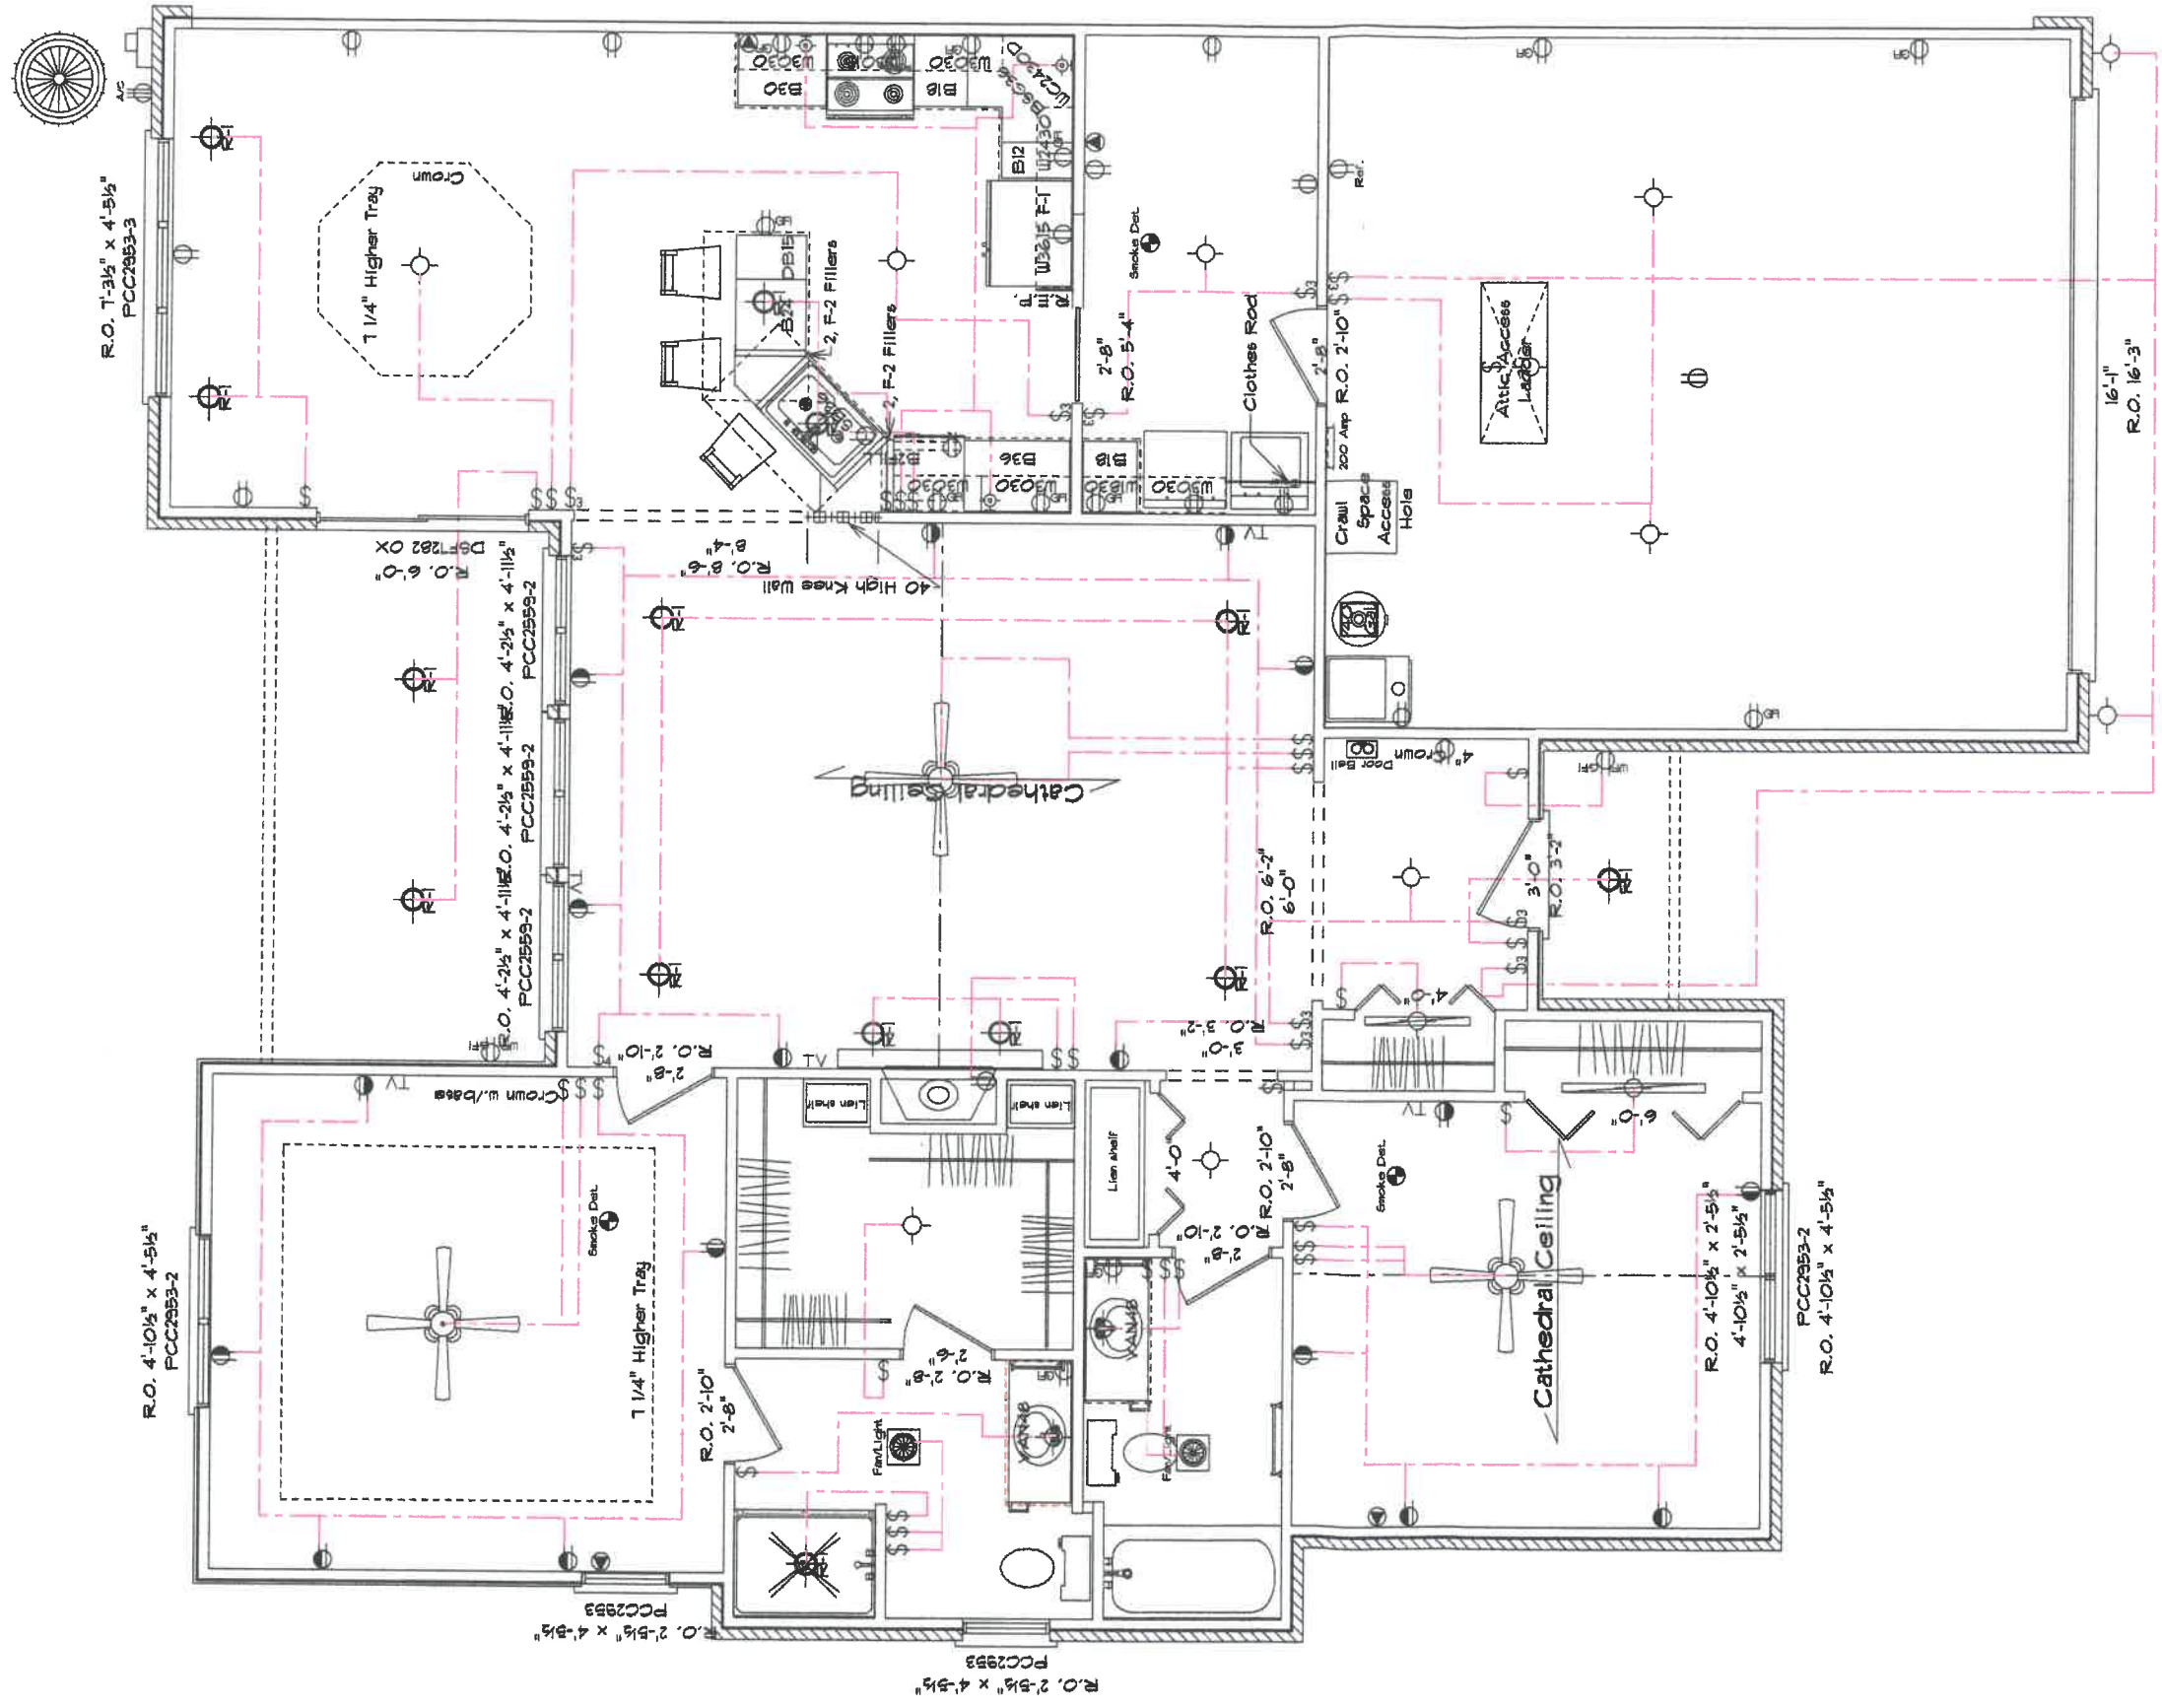

FRONT ELEVATION

REAR ELEVATION

1164 Chelsea Ave.

Kahle Design & Build	
Defiance, Oh	Phone 497-4805
Scale: Var. 1/8"	Date 9-15-03
Mr. & Mrs. Jim McCollie	
Location: Chelsea Ave., Napoleon	

sewer calc.  
9242 sq. ft. lot area

RIGHT ELEVATION

LEFT ELEVATION

MAIN FLOOR PLAN  
46'-0"

Square Footage : Main Floor 1541  
 Garage 928  
 Front Porch 28  
 Rear Porch 120

November 01, 2003

<b>Kahle Design &amp; Build</b>	
Defiance, Oh	Phone 437-4805
Scale: Var. 1/8" = 1'-0"	Date 9-15-03
Mr. & Ms. Jim McColley	
Location : Chelsea Ave., Napoleon	

FOUNDATION PLAN

<b>Kahle Design &amp; Build</b>	
Defiance, Oh	Phone 419-4805
Scale: Var. 1/8"	Date 9-15-03
Mr. & Mrs. Jim McColley	
Location: Chelsea Ave., Napoleon	

ELECTRICAL PLAN

<i>Kahle Design &amp; Build</i>	
Defiance, Oh	Phone 497-4805
Scale: Var. 1/8"	Date 9-15-03
Mr. & Ms. Jim McColley	
Location: Chelsea Ave., Napoleon	

Square Footage : Main Floor 1541  
 Garage 434  
 Rear Porch 120  
 Front Porch 28

Square Footage : Main Floor 1571  
 Garage 428  
 Rear Porch 124  
 Front Porch 30

Kahle Design & Build  
 Defiance, Oh Phone 497-4805  
 Scale: Var.'0" Date 8-18-03  
 Mr. & Mrs. J. McCleary  
 Location: Chelsea Ave., Napoleon