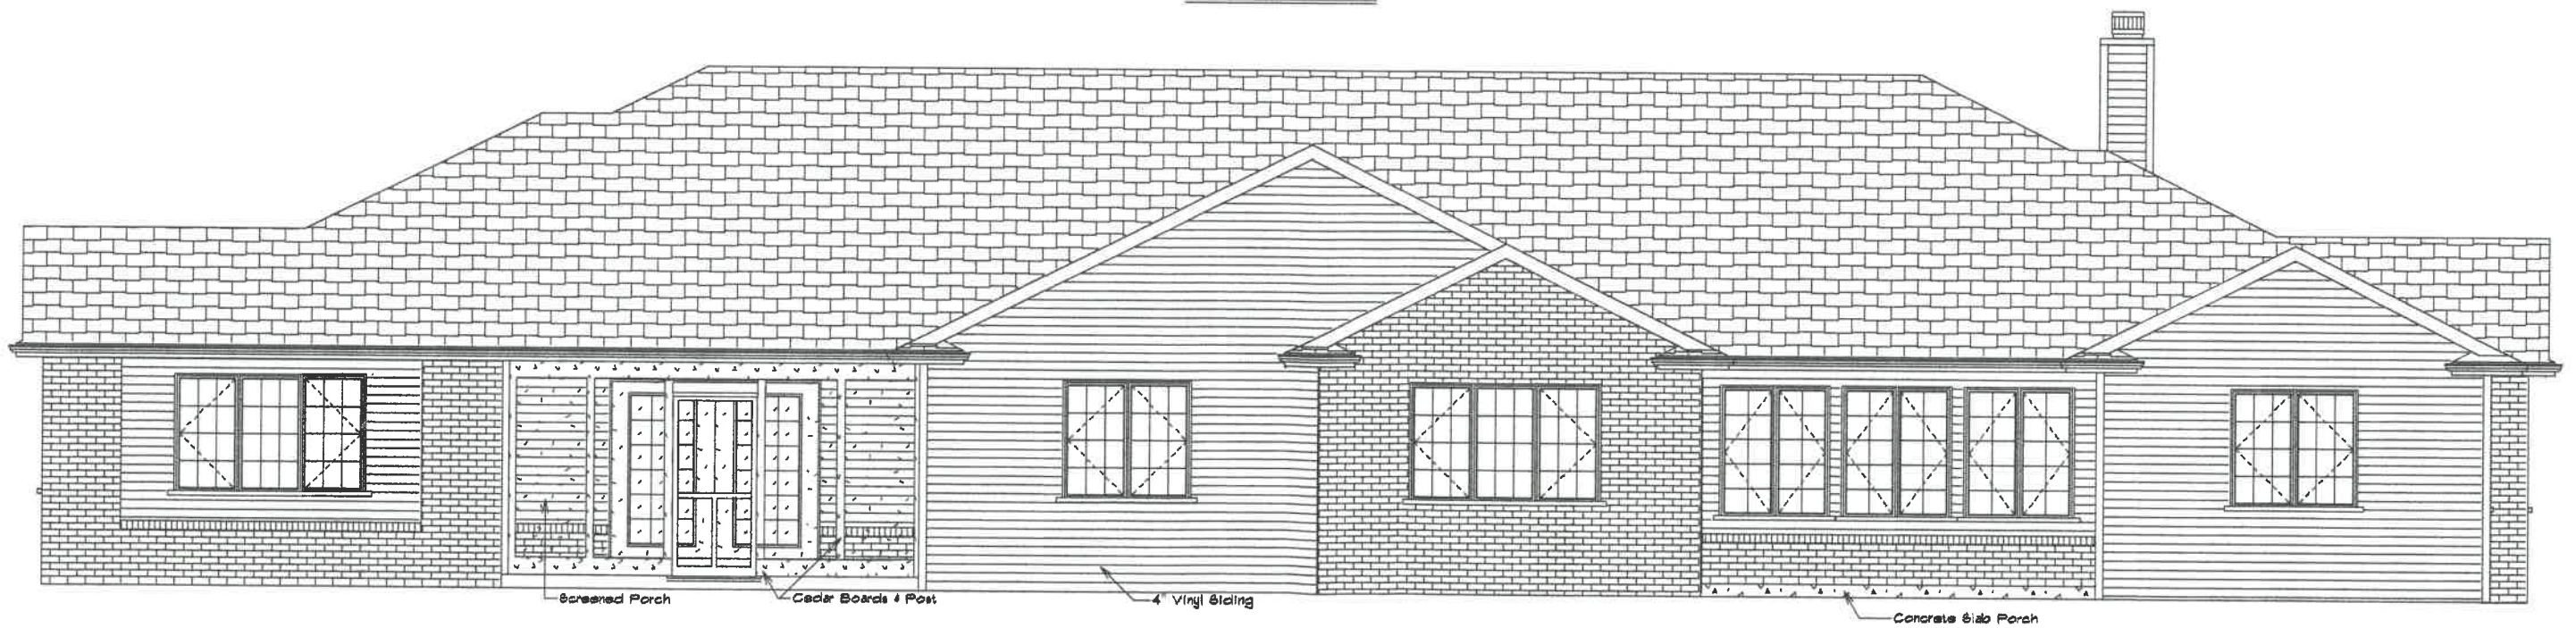

FRONT ELEVATION

REAR ELEVATION

1164 Chelsea Ave.

Kahle Design & Build	
Defiance, Oh	Phone 497-4805
Scale: Var. 1/8"	Date 9-15-03
Mr. & Mrs. Jim McCollie	
Location: Chelsea Ave., Napoleon	

sewer calc.  
9242 sq. ft. lot area

RIGHT ELEVATION

LEFT ELEVATION

MAIN FLOOR PLAN  
46'-0"

Square Footage : Main Floor 1541  
 Garage 928  
 Front Porch 28  
 Rear Porch 120

November 01, 2003

<b>Kahle Design &amp; Build</b>	
Defiance, Oh	Phone 437-4805
Scale: Var. 1/8" = 1'-0"	Date 9-15-03
Mr. & Ms. Jim McColley	
Location : Chelsea Ave., Napoleon	

Square Footage : Main Floor 1541  
 Garage 434  
 Rear Porch 120  
 Front Porch 28

Square Footage : Main Floor 1571  
 Garage 428  
 Rear Porch 124  
 Front Porch 30

Kahle Design & Build  
 Defiance, Oh Phone 497-4805  
 Scale: Var.'0" Date 8-18-03  
 Mr. & Mrs. J. McCleary  
 Location: Chelsea Ave., Napoleon

BIRD'S EYE PLAN

Roof Specs.  
Main Roof Pitch 6/12  
Eave Overhang 16"  
Gable Overhang 8"  
Brick Gable Overhang 13" (Rough)  
Degrees of Roof Pitch 26.5  
Heel Height 6"

PLOT PLAN

**KAHLE DESIGN & BUILD**  
 DEFANCE, OHIO  
 Ph. 437-4805 H. or 782-786 OFF.  
**Plan of CHELSEA CONDO'S**  
 Scale: 1" = Var.