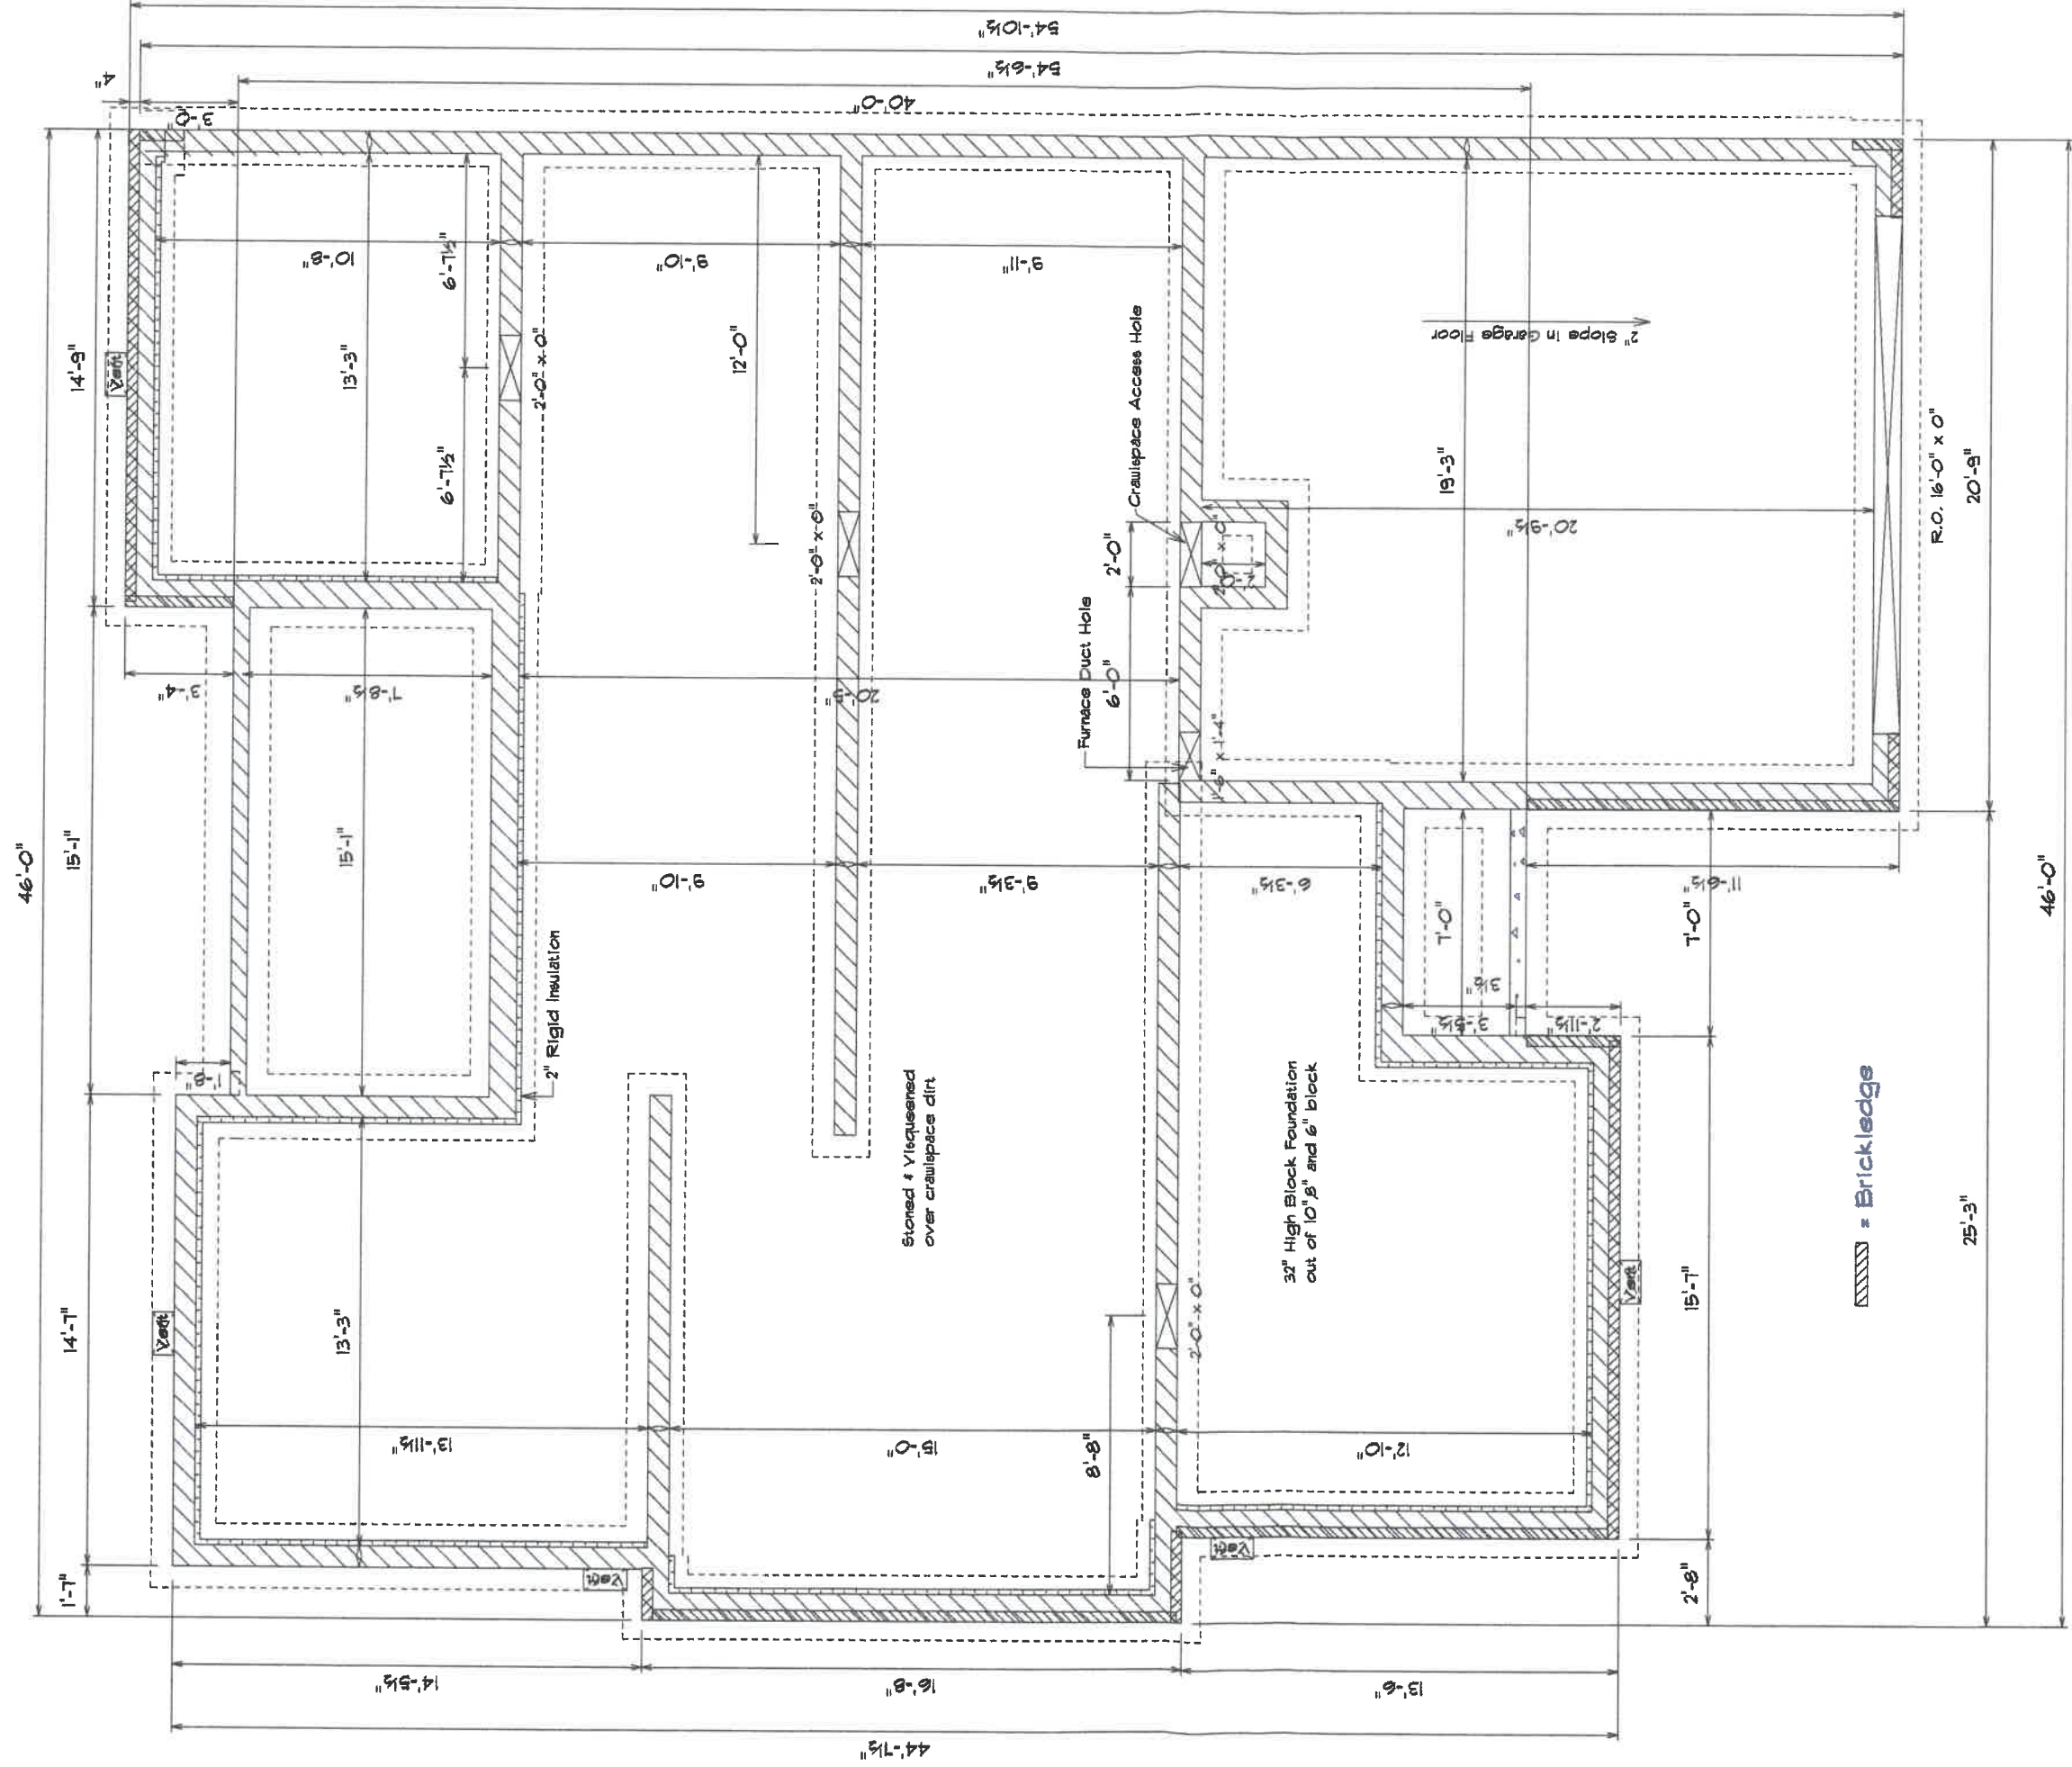

FRONT ELEVATION

REAR ELEVATION

1164 Chelsea Ave.

Kahle Design & Build	
Defiance, Oh	Phone 497-4805
Scale: Var. 1/8"	Date 9-15-03
Mr. & Mrs. Jim McCollie	
Location: Chelsea Ave., Napoleon	

sewer calc.  
9242 sq. ft. lot area

RIGHT ELEVATION

LEFT ELEVATION

MAIN FLOOR PLAN  
46'-0"

Square Footage : Main Floor 1541  
 Garage 928  
 Front Porch 28  
 Rear Porch 120

November 01, 2003

<b>Kahle Design &amp; Build</b>	
Defiance, Oh	Phone 437-4805
Scale: Var. 1/8" = 1'-0"	Date 9-15-03
Mr. & Ms. Jim McColley	
Location : Chelsea Ave., Napoleon	

FOUNDATION PLAN

<b>Kahle Design &amp; Build</b>	
Defiance, Oh	Phone 419-4805
Scale: Var. 1/8"	Date 9-15-03
Mr. & Mrs. Jim McColley	
Location: Chelsea Ave., Napoleon	

ELECTRICAL PLAN

<i>Kahle Design &amp; Build</i>	
Defiance, Oh	Phone 497-4805
Scale: Var. 1/8"	Date 9-15-03
Mr. & Ms. Jim McColley	
Location: Chelsea Ave., Napoleon	

Square Footage : Main Floor 1541  
 Garage 434  
 Rear Porch 120  
 Front Porch 28

Square Footage : Main Floor 1571  
 Garage 428  
 Rear Porch 124  
 Front Porch 30

Kahle Design & Build  
 Defiance, Oh Phone 497-4805  
 Scale: Var.'0" Date 8-18-03  
 Mr. & Mrs. J. McCleary  
 Location: Chelsea Ave., Napoleon