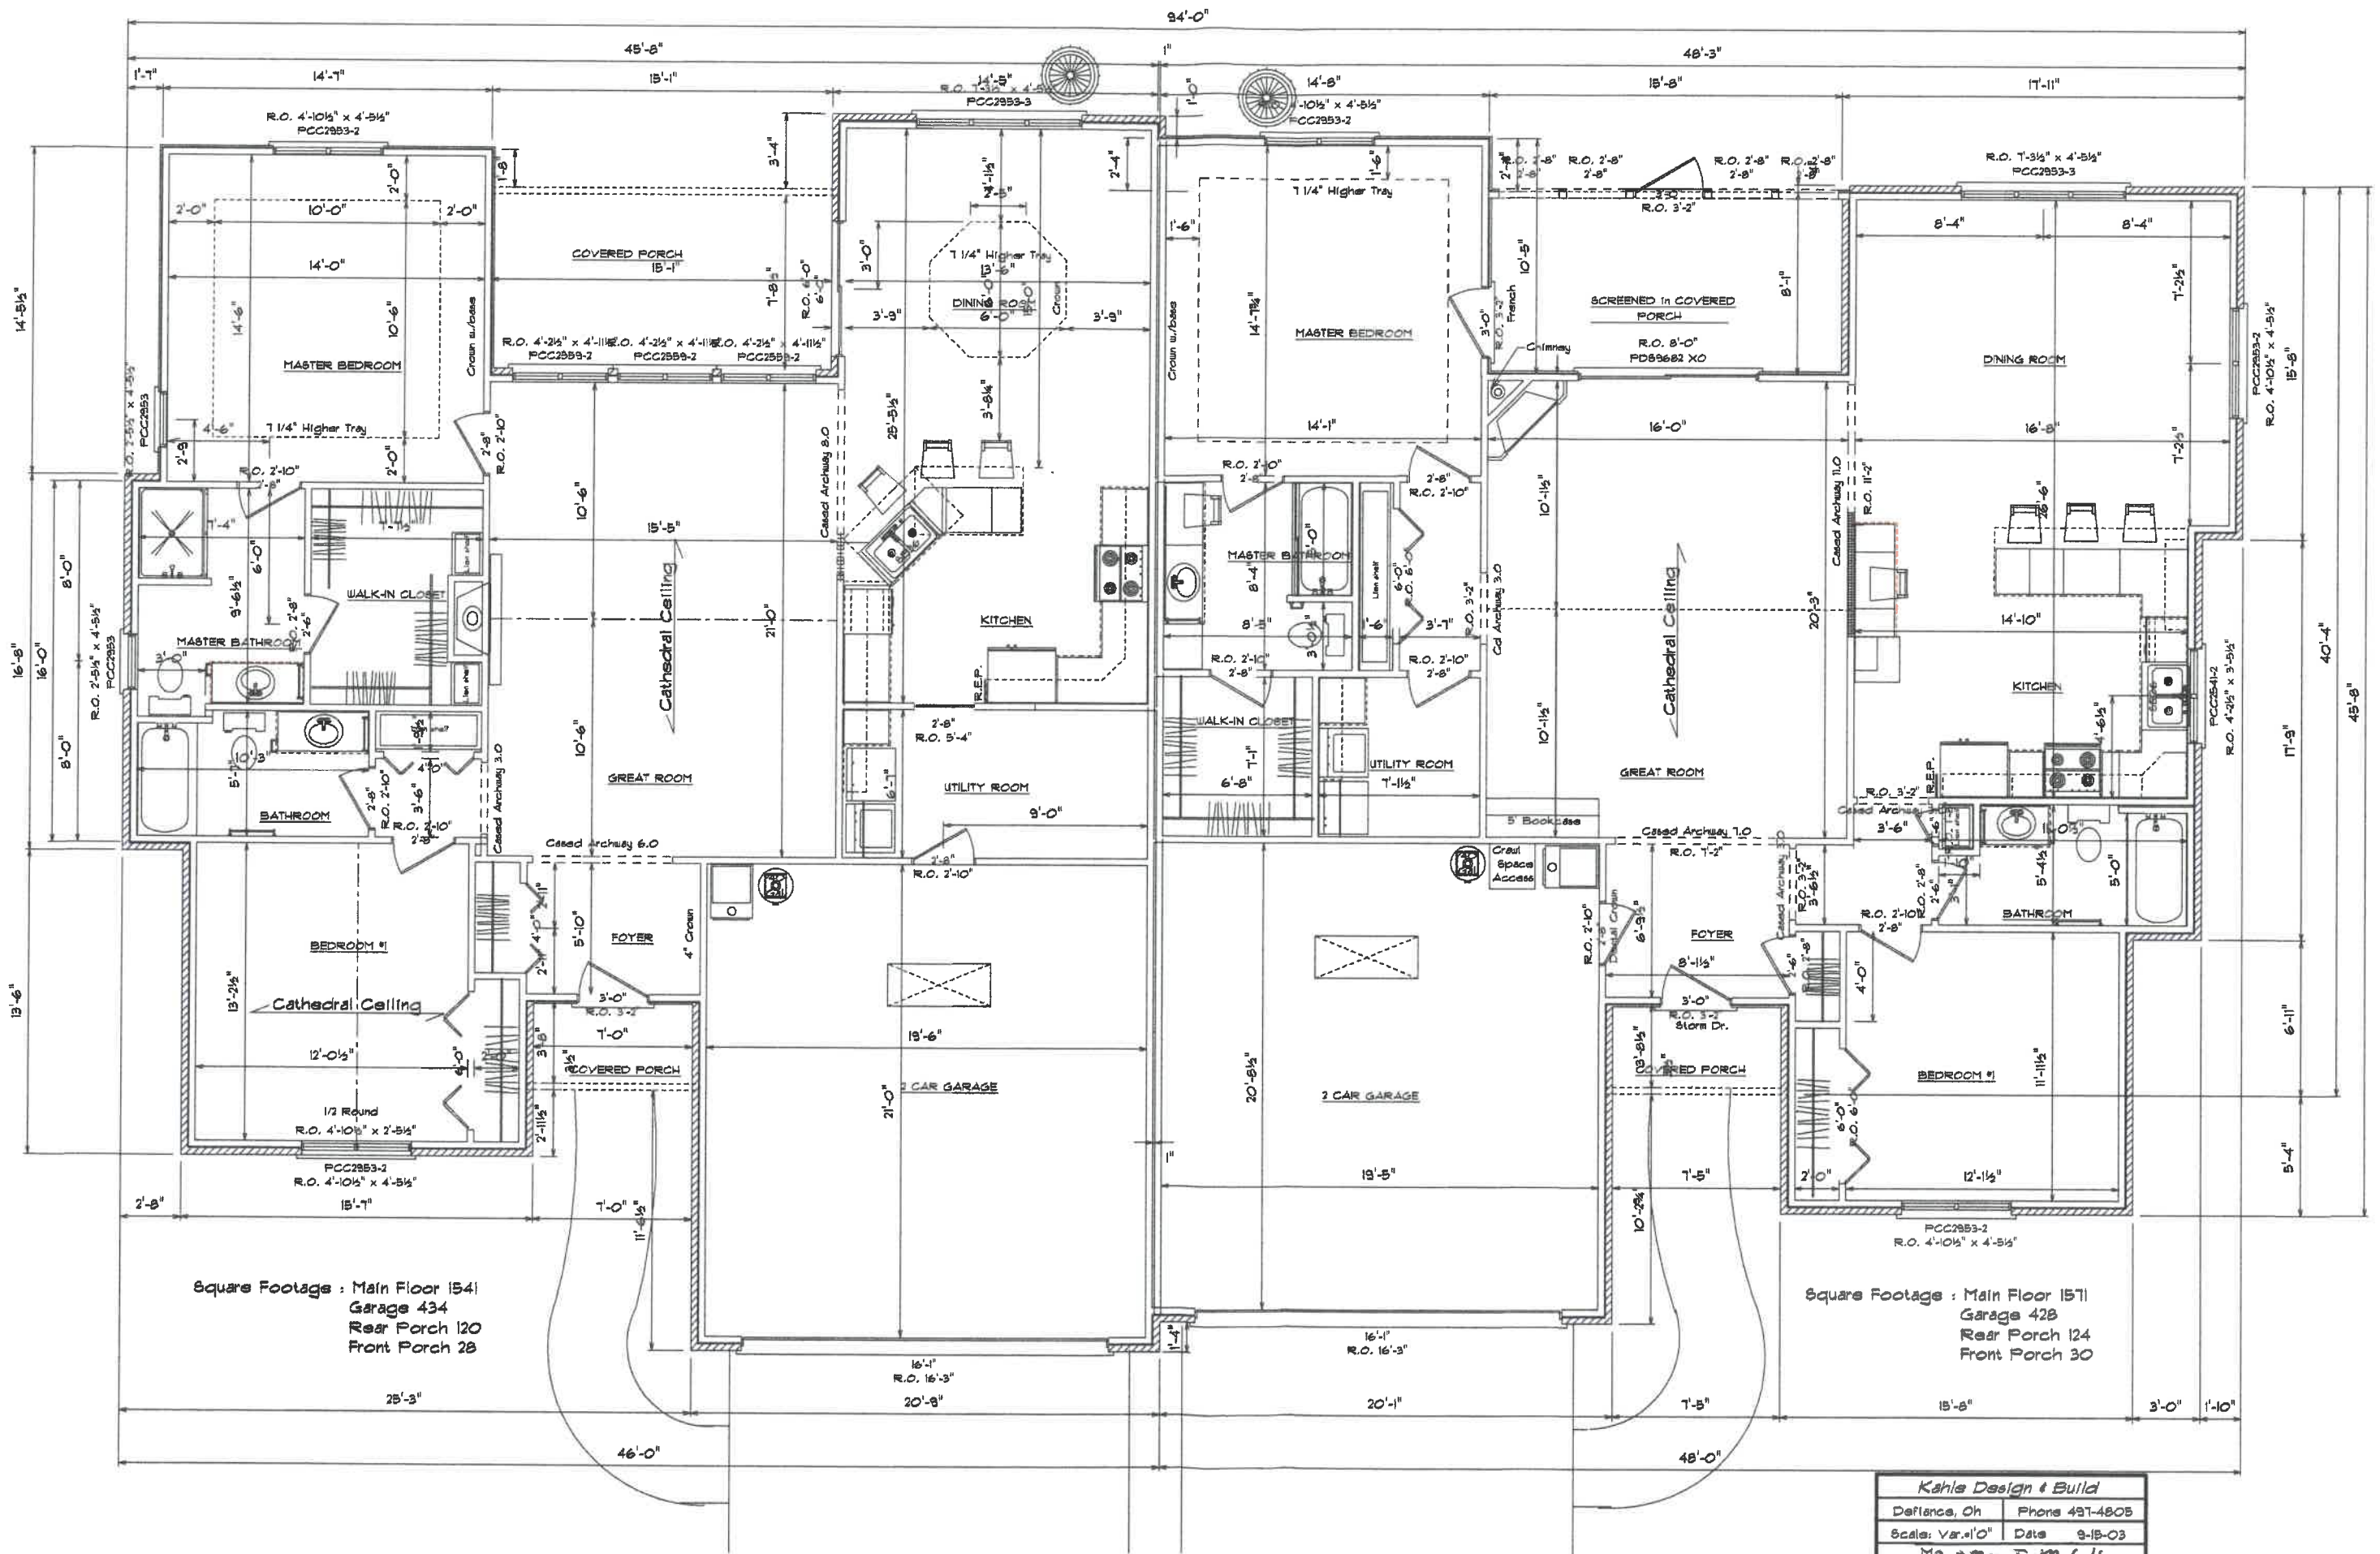

FRONT ELEVATION

REAR ELEVATION

1164 Chelsea Ave.

Kahle Design & Build	
Defiance, Oh	Phone 497-4805
Scale: Var. 1/8"	Date 9-15-03
Mr. & Mrs. Jim McCollie	
Location: Chelsea Ave., Napoleon	

sewer calc.  
9242 sq. ft. lot area

RIGHT ELEVATION

LEFT ELEVATION

MAIN FLOOR PLAN  
46'-0"

Square Footage : Main Floor 1541  
 Garage 928  
 Front Porch 28  
 Rear Porch 120

November 01, 2003

<b>Kahle Design &amp; Build</b>	
Defiance, Oh	Phone 437-4805
Scale: Var. 1/8" = 1'-0"	Date 9-15-03
Mr. & Ms. Jim McColley	
Location : Chelsea Ave., Napoleon	

FOUNDATION PLAN

<b>Kahle Design &amp; Build</b>	
Defiance, Oh	Phone 419-4805
Scale: Var. 1/8"	Date 9-15-03
Mr. & Mrs. Jim McColley	
Location: Chelsea Ave., Napoleon	

ELECTRICAL PLAN

<i>Kahle Design &amp; Build</i>	
Defiance, Oh	Phone 497-4805
Scale: Var. 1/8"	Date 9-15-03
Mr. & Ms. Jim McColley	
Location: Chelsea Ave., Napoleon	

Square Footage : Main Floor 1541  
 Garage 434  
 Rear Porch 120  
 Front Porch 28

Square Footage : Main Floor 1571  
 Garage 428  
 Rear Porch 124  
 Front Porch 30

Kahle Design & Build  
 Defiance, Oh Phone 497-4805  
 Scale: Var.'0" Date 8-18-03  
 Mr. & Mrs. J. McCleary  
 Location: Chelsea Ave., Napoleon